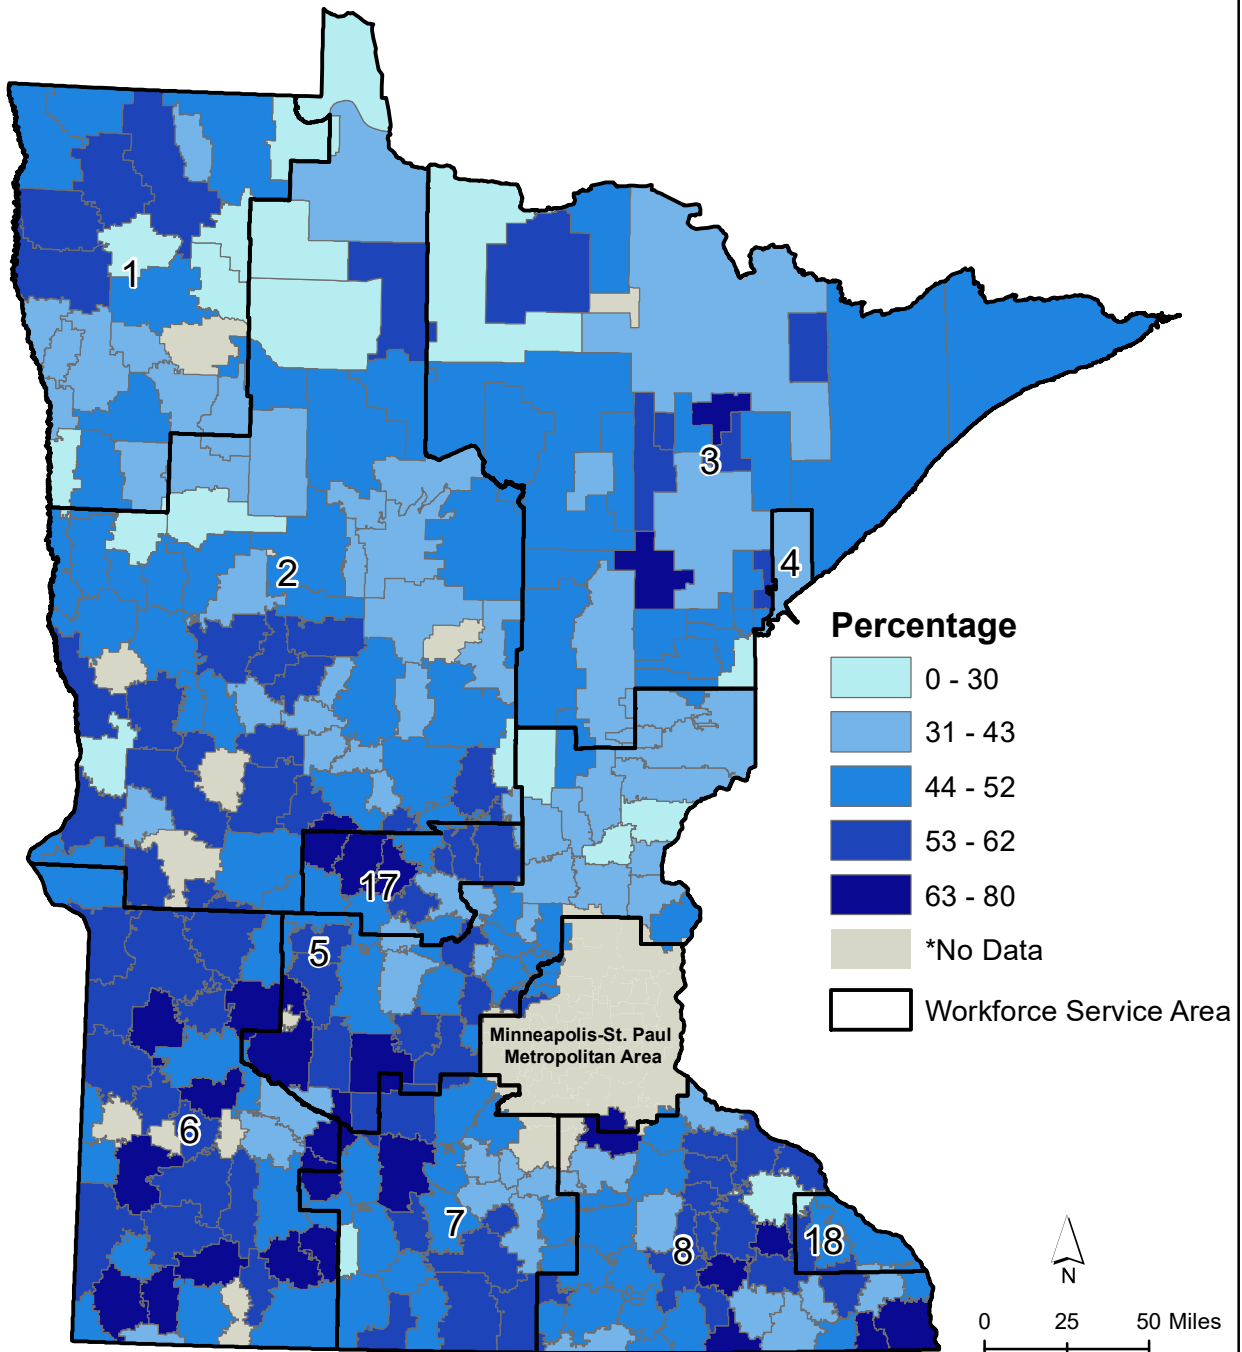

High School Graduates (Class of 2010) Who Earned a Certificate, Diploma or Higher

Data Source: Minnesota Department of Education
 Prepared by: Department of Geography, Minnesota State University, Mankato
 Copyright © Southwest Minnesota Private Industry Council, Inc. / South Central Workforce Council
 * No data represents either data not available or excluded data