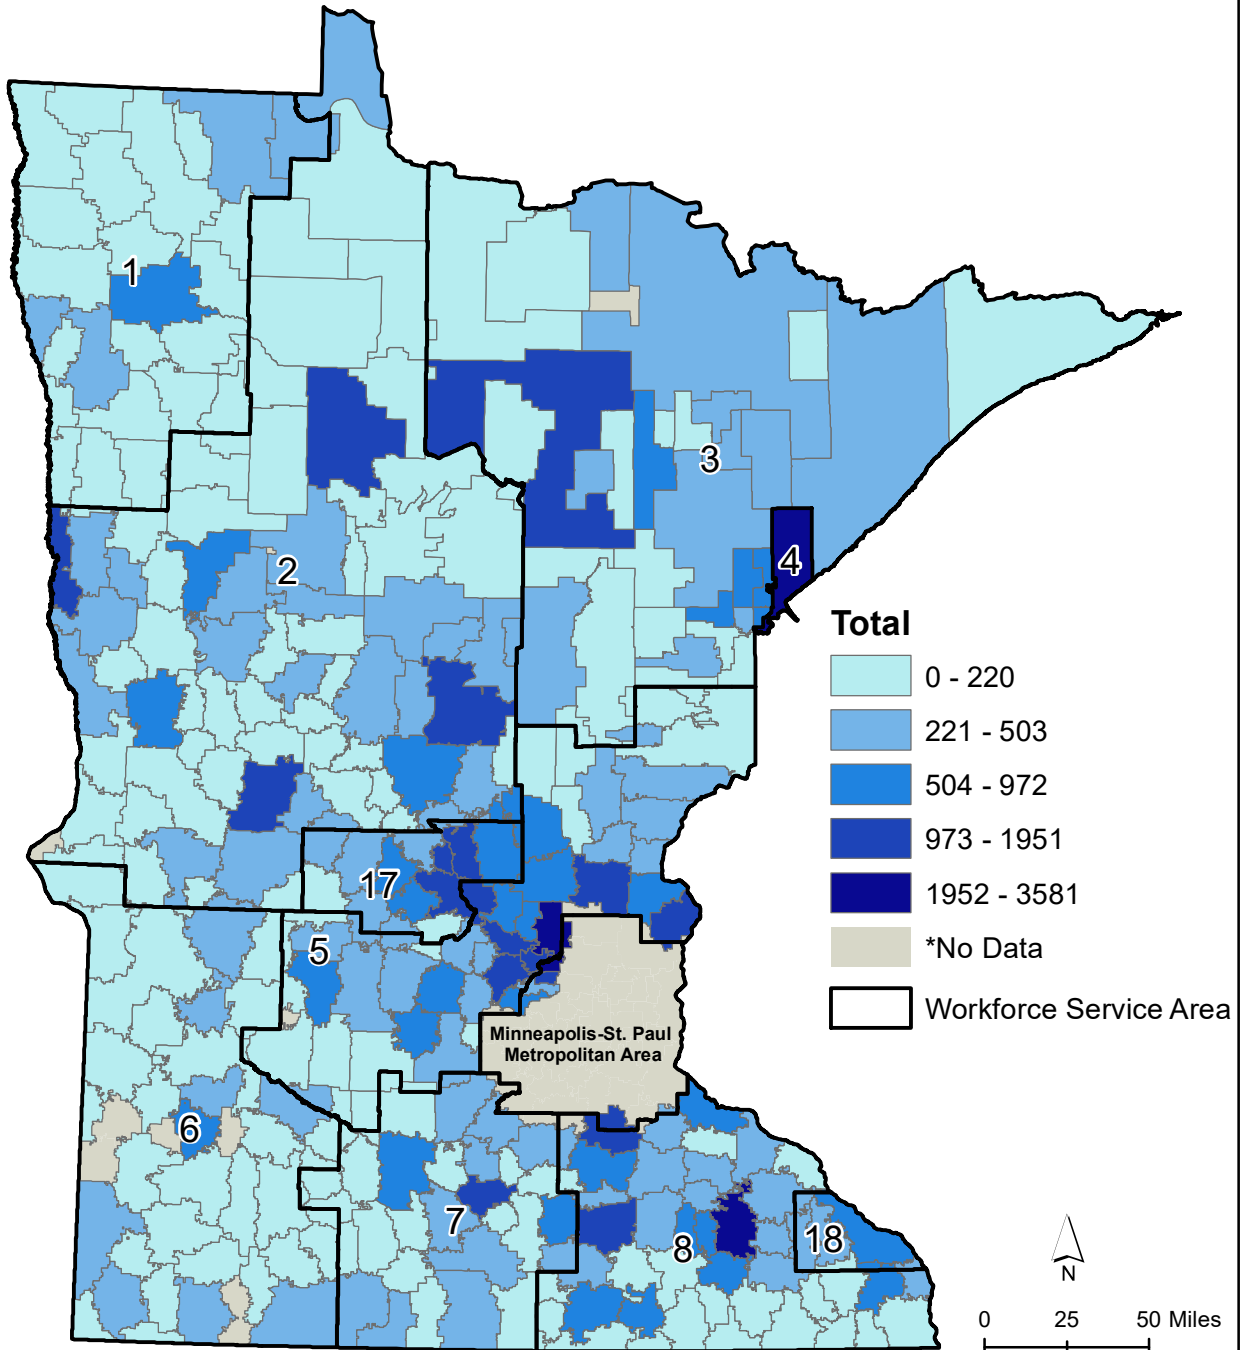

Enrollment of White/Caucasian of 9-12 Grade by School District (2015-16)

Data Source: Minnesota Department of Education

Prepared by: Department of Geography, Minnesota State University, Mankato

Copyright © Southwest Minnesota Private Industry Council, Inc. / South Central Workforce Council

* No data represents either data not available or excluded data