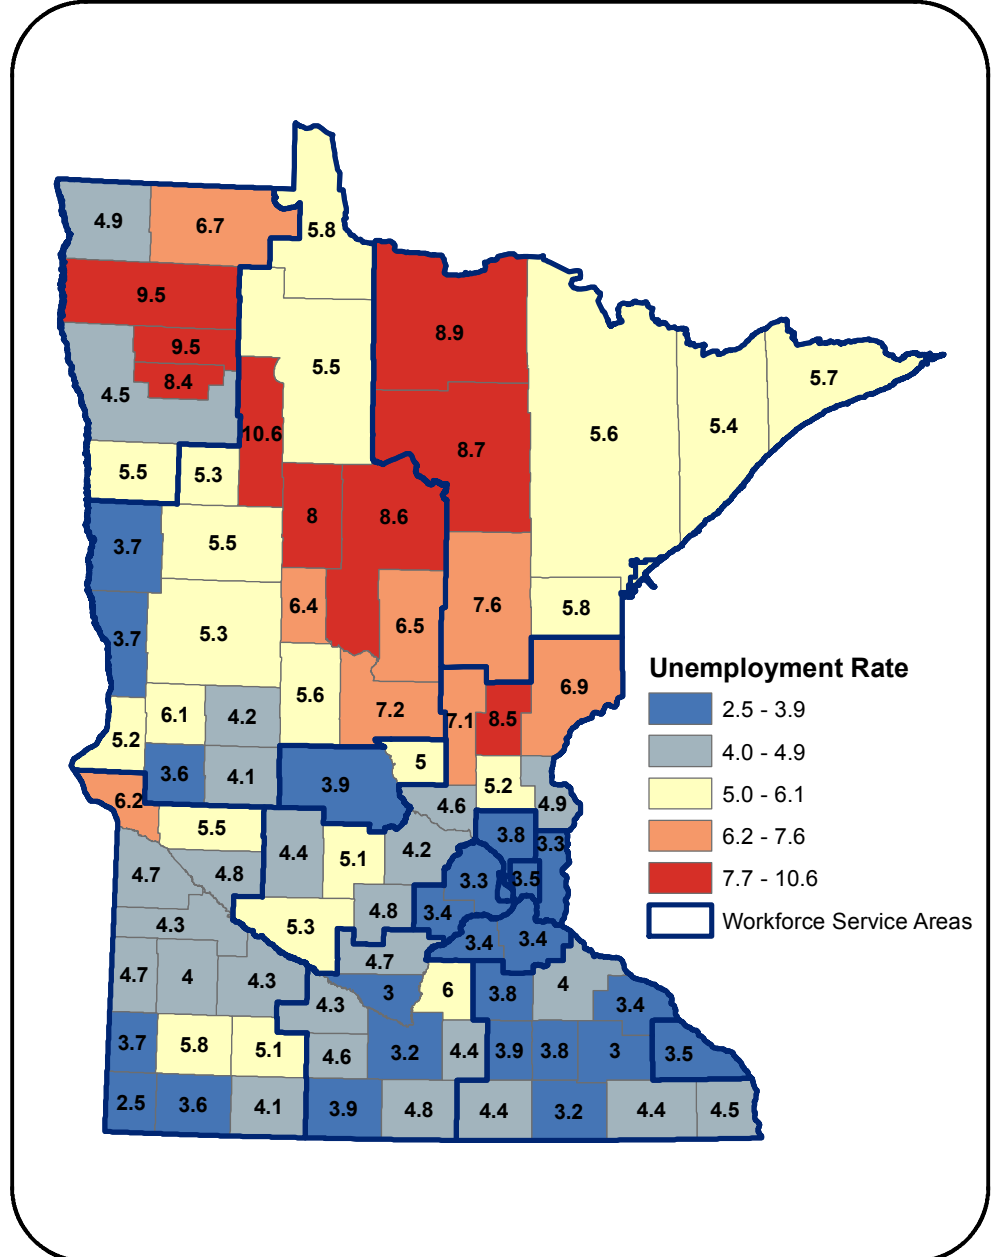

# Unemployment Rates in Workforce Service Areas and Counties, Dec 2016

State of Minnesota = 4.0% (not seasonally adjusted)

Source: MN DEED, LAUS  
 Prepared by DEED (ABR)  
 Jan 24, 2017