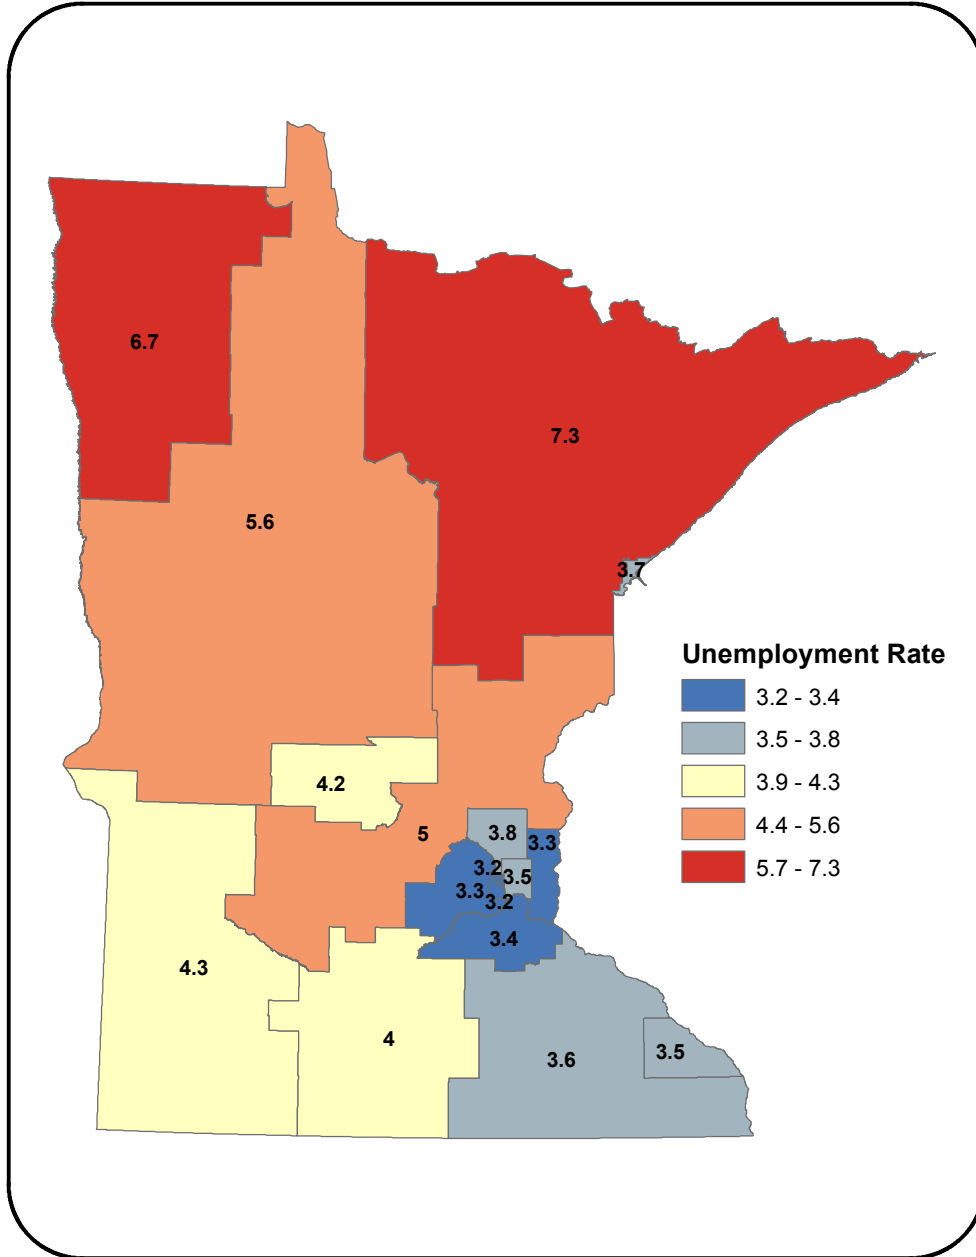

# Unemployment Rates in Workforce Service Areas and Counties, Dec 2016

State of Minnesota = 4.0% (not seasonally adjusted)

Source: MN DEED, LAUS  
 Prepared by DEED (ABR)  
 Jan 24, 2017